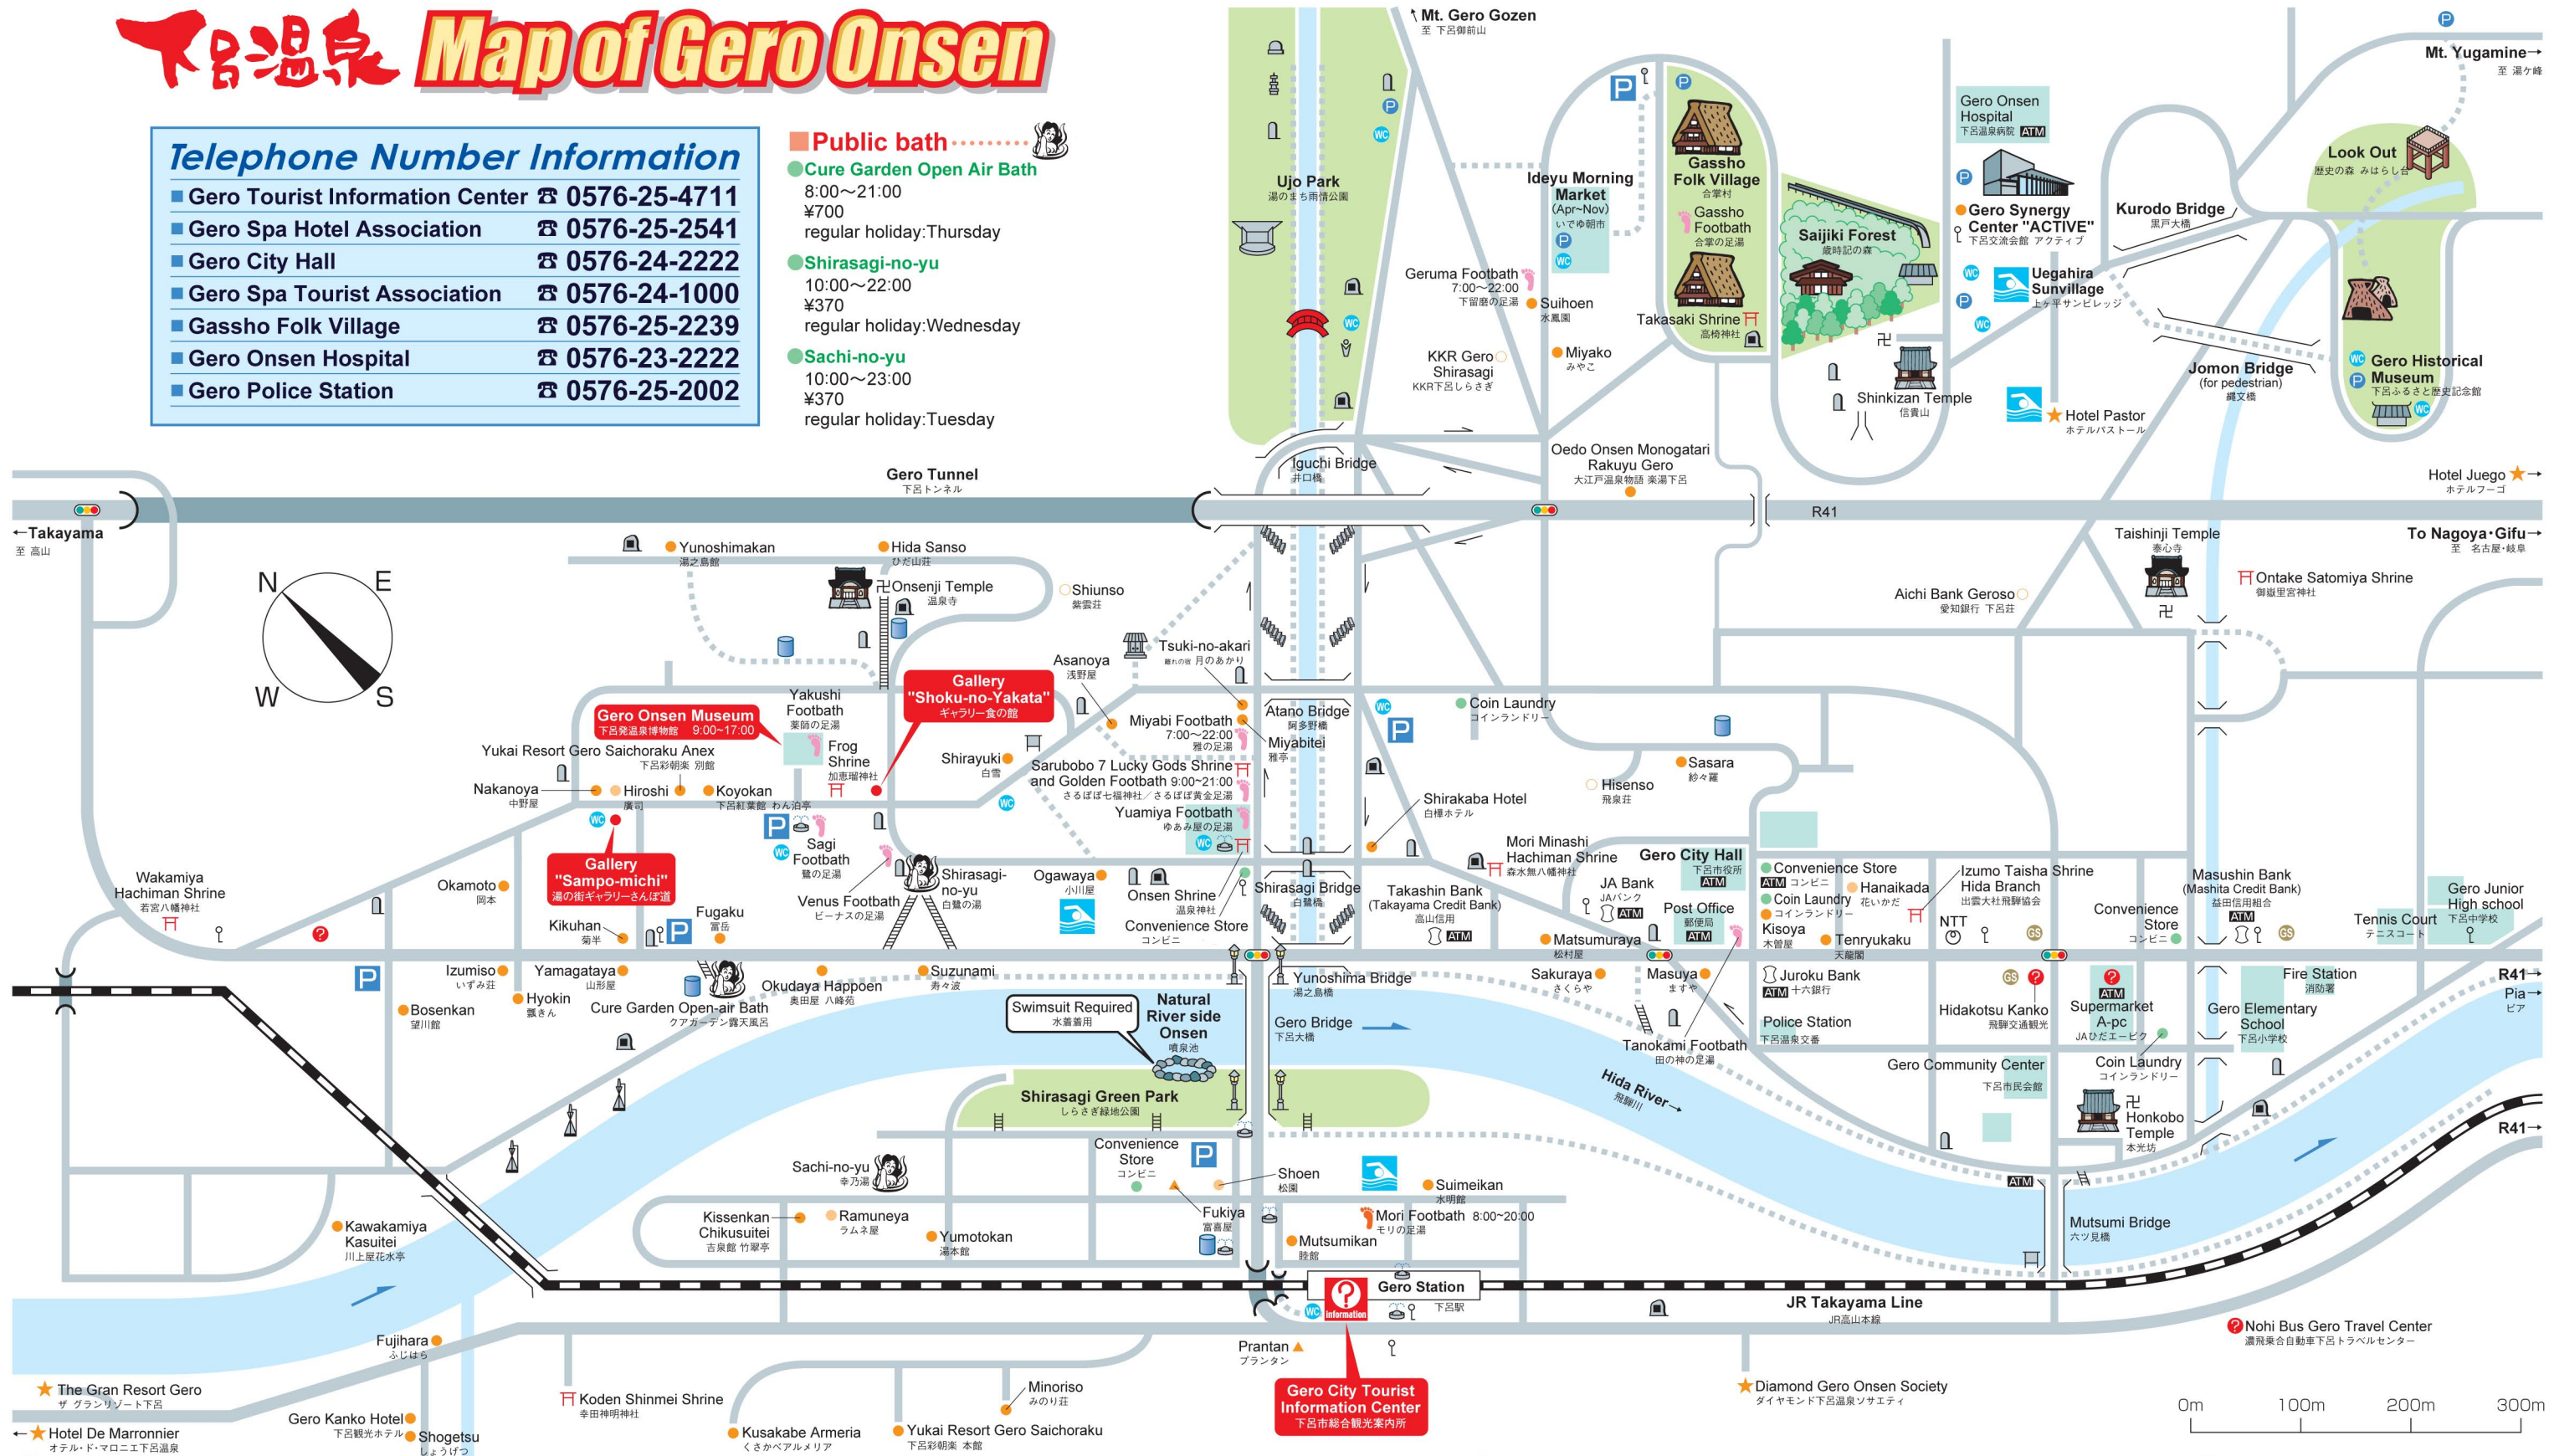

下呂温泉 Map of Gero Onsen

Telephone Number Information

- Gero Tourist Information Center ☎ 0576-25-4711
- Gero Spa Hotel Association ☎ 0576-25-2541
- Gero City Hall ☎ 0576-24-2222
- Gero Spa Tourist Association ☎ 0576-24-1000
- Gassho Folk Village ☎ 0576-25-2239
- Gero Onsen Hospital ☎ 0576-23-2222
- Gero Police Station ☎ 0576-25-2002

Public bath

- Cure Garden Open Air Bath
8:00~21:00
¥700
regular holiday: Thursday
- Shirasagi-no-yu
10:00~22:00
¥370
regular holiday: Wednesday
- Sachi-no-yu
10:00~23:00
¥370
regular holiday: Tuesday

Japanese Style Hotel

A	Asanoya	25-2416
B	Bosenkan	25-2048
F	Fugaku	25-3428
F	Fujihara	25-2620
G	Gero Kanko Hotel	25-3161
H	Hida Sanso	25-3140
H	Hyokin	25-2043
I	Izumiso	25-3160
K	Kawakamiya Kasuitei	25-5500
K	Kikuhan	25-3800
K	Kisoya	25-3230

Hotel

S	Suzunami	25-2664
T	Tenryukaku	25-2310
T	Tsuki-no-akari	24-1005
Y	Yamatagaya	25-2601
Y	Yukai Resort Gero Saichoraku-Anex	25-3111
Y	Yumotokan	25-5100
Y	Yunoshimakan	25-4126

Hotel (continued)

P	Hotel Pastor	24-2000
---	--------------	---------